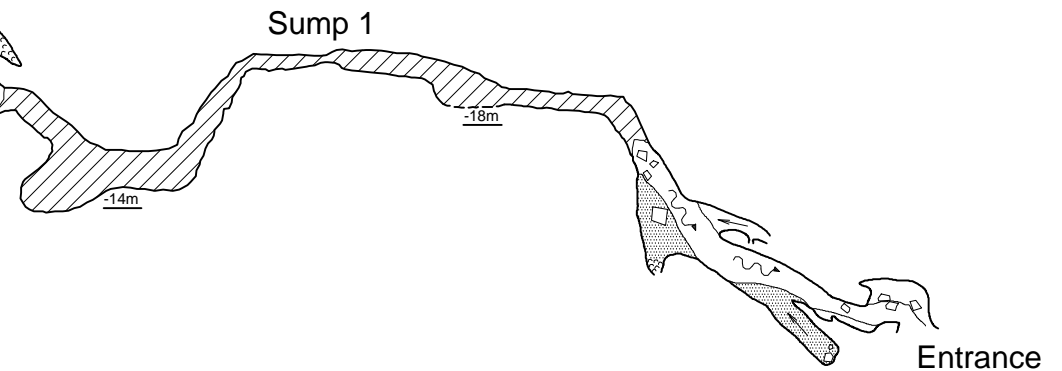

Junee Cave, JFB

STC Map 7JF8.STC55
 Compilation map by Tim Payne, 2004
 Survey of Sump 1, For your Eyes Only Passage
 and Sump 2 (to -21 m) by TCC
 Survey of Sump 2 (beyond -21m) by Tim Payne
 and David Doolette

Survey by Tim Payne, David Doolette, 2003-2004.
 Map drawn by Tim Payne
 ASF Grade 22
 Survey performed with knoted line, compass, depth gauge

For Your Eyes Only

Plan Survey by TCC
 Oct 82-Mar 83
 R. Eberhard, S. Eberhard
 N. Hume, R. Hortle
 Drawn R. Eberhard
 ASF G54/43