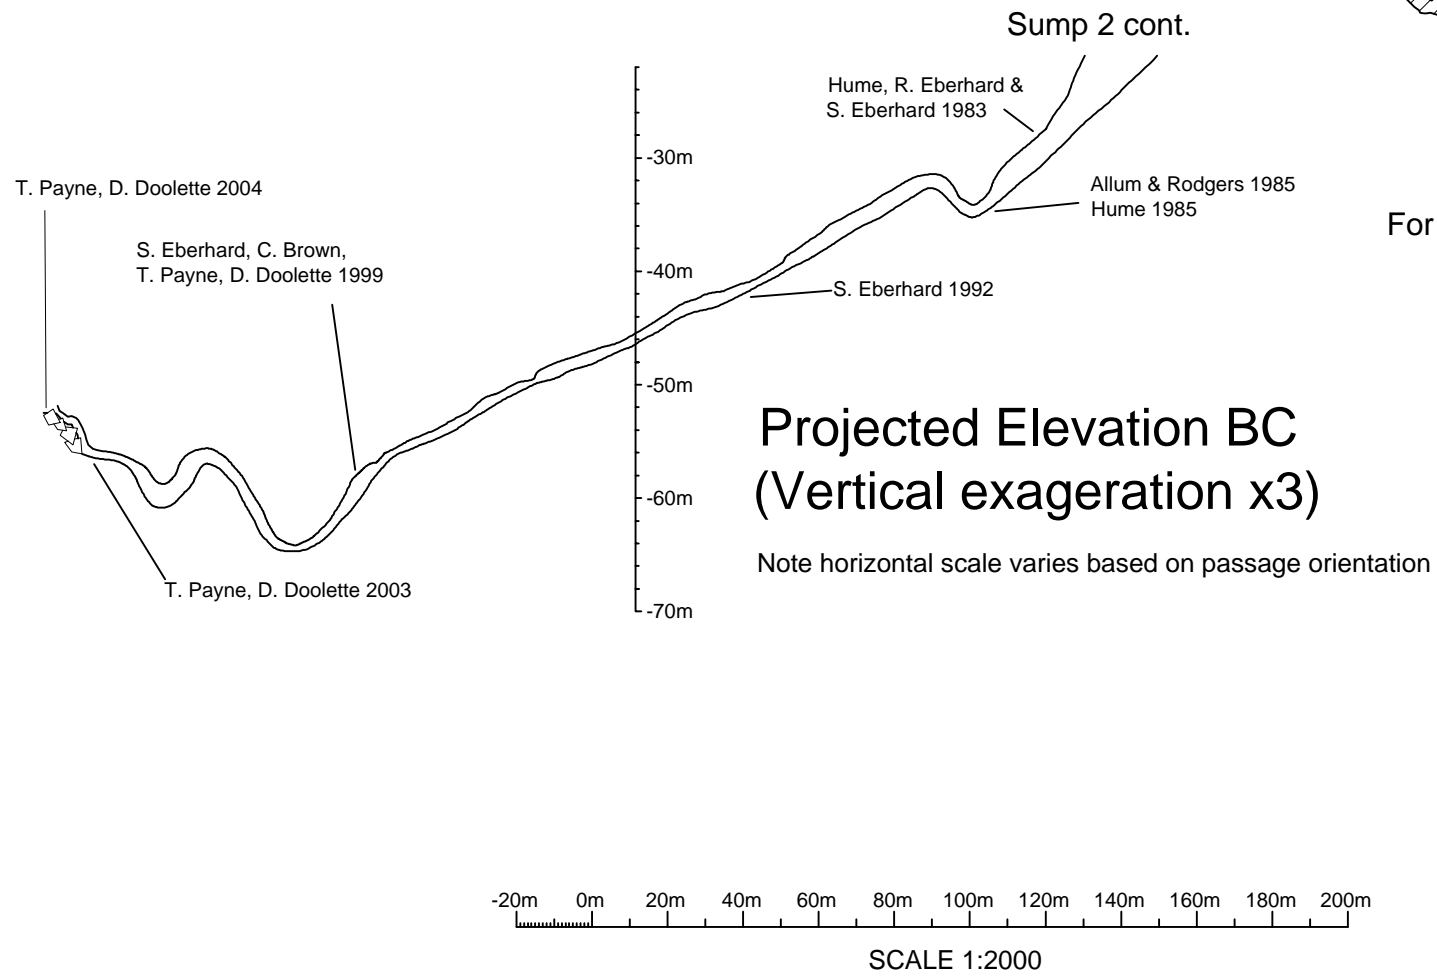

Junee Cave, JFB

STC Map 7JF8.STC55
 Compilation map by Tim Payne, 2004
 Survey of Sump 1, For your Eyes Only Passage
 and Sump 2 (to -21 m) by TCC
 Survey of Sump 2 (beyond -21m) by Tim Payne
 and David Doolette

Survey by Tim Payne, David Doolette, 2003-2004.
 Map drawn by Tim Payne
 ASF Grade 22
 Survey performed with knoted line, compass, depth gauge

For Your Eyes Only

Plan Survey by TCC
 Oct 82-Mar 83
 R. Eberhard, S. Eberhard
 N. Hume, R. Hortle
 Drawn R. Eberhard
 ASF G54/43