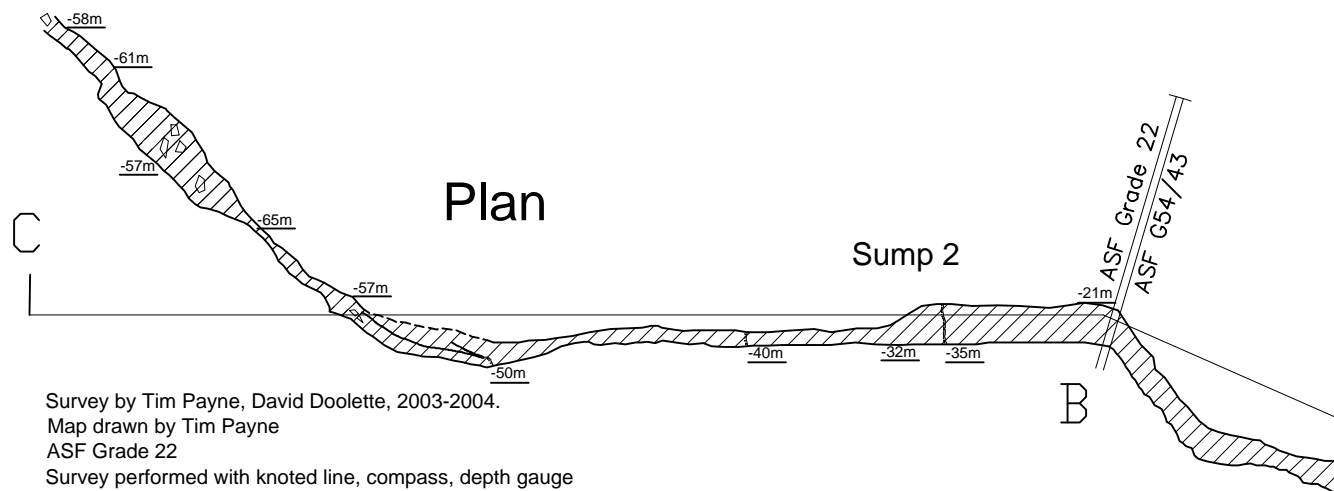

Junee Cave, JFB

STC Map 7JF8.STC55
 Compilation map by Tim Payne, 2004
 Survey of Sump 1, For your Eyes Only Passage
 and Sump 2 (to -21 m) by TCC
 Survey of Sump 2 (beyond -21m) by Tim Payne
 and David Doolette

Survey by Tim Payne, David Doolette, 2003-2004.
 Map drawn by Tim Payne
 ASF Grade 22
 Survey performed with knoted line, compass, depth gauge

For Your Eyes Only

Plan Survey by TCC
 Oct 82-Mar 83
 R. Eberhard, S. Eberhard
 N. Hume, R. Hortle
 Drawn R. Eberhard
 ASF G54/43