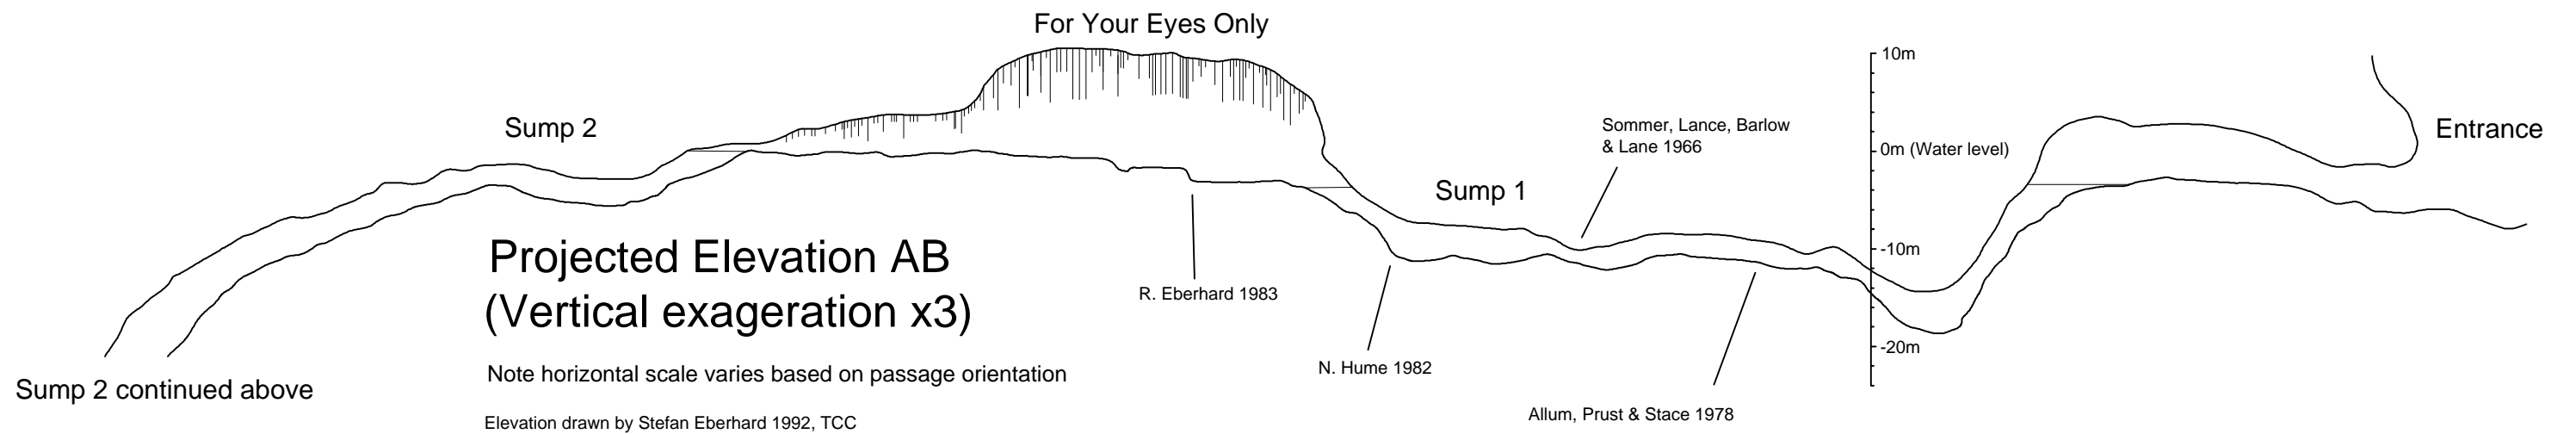

Junee Cave, JFB

STC Map 7JF8.STC55
 Compilation map by Tim Payne, 2004
 Survey of Sump 1, For your Eyes Only Passage
 and Sump 2 (to -21 m) by TCC
 Survey of Sump 2 (beyond -21m) by Tim Payne
 and David Doolette

Survey by Tim Payne, David Doolette, 2003-2004.
 Map drawn by Tim Payne
 ASF Grade 22
 Survey performed with knoted line, compass, depth gauge

For Your Eyes Only

Plan Survey by TCC
 Oct 82-Mar 83
 R. Eberhard, S. Eberhard
 N. Hume, R. Hortle
 Drawn R. Eberhard
 ASF G54/43

Sump 2 continued above

For Your Eyes Only

Sump 1

Entrance